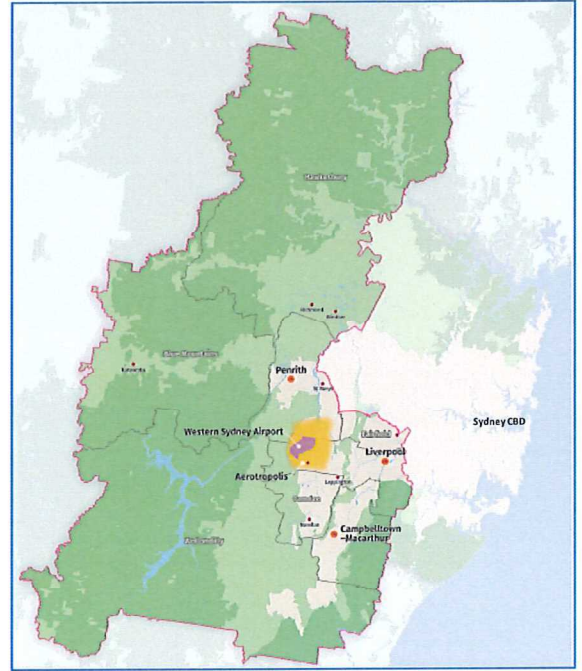

Messages for Japanese Investors from the Western Parkland Councils

The Western Parkland is a thriving region of economic opportunity and environmental wonders. Surrounded by enviable World Heritage-listed landscapes and full of bustling towns and centres, it is one of the fastest growing regions in Australia.

The Australian and New South Wales governments have come together with the eight Western Parkland Councils to deliver transformative change to the region.

The Western Parkland will soon be one of Australia's most connected regions, with innovative public transport and digital infrastructure connecting it to the world.

The Western Parkland Councils are keen to continue our collaboration with Consul-General of Japan Keizo TAKEWAKA and invite all Japanese businesses to discuss the ample opportunities our growing region has to offer.